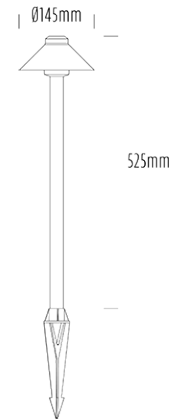

Inground Hooded Bollard

SPECIFICATIONS

Product Code	AQL-416
Family	Hydra
Construction Material	Solid Cast Brass
Cable	900mm Aqualux 2-Core Silicone / PTFE Cable
IP Rating	IP65
Warranty	3 Year Aqualux Warranty

CONFIGURED OPTIONS

Variant Code	AQL-416-B1X00730DCS
Body Colour	Brushed Chrome
Control Gear	12~24V AC / 24V DC
Rated Power	7W
Nominal Lumens	360 lm
CCT / Colour	3000K
Optical	DC
CRI	80
Other	1m Aqualux Cable
Dimming	Optional 10V PWM (DC)

INTRODUCTION

Highly durable construction with 6 x CREE LEDs built in the AQL-416-B3-X00730DCS is a reliable LED bollard designed in the traditional "mushroom" hat style. The brass will further age over time turning darker and taking on a green tinge. 12-24VAC built-in driver allows this to be paired with many of our other fittings.