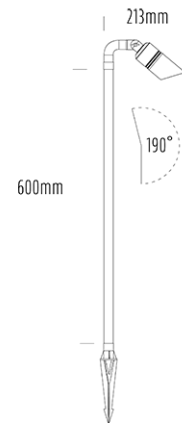

Adjustable Spike Pathlight

SPECIFICATIONS

Product Code	AQL-414
Family	Hydra
Construction Material	Solid Cast Brass
Cable	500mm Fig 8 cable
IP Rating	IP65
Warranty	3 Year Aqualux Warranty

CONFIGURED OPTIONS

Variant Code	AQL-414-B3M
Body Colour	Aged Brass
Control Gear	MR16
Dimming	Lamp Dependant

INTRODUCTION

Single Head Pathlight Elbow Adaptor
60cm Stem Spike Mount

1300 662 644
sales@aqualux.com.au