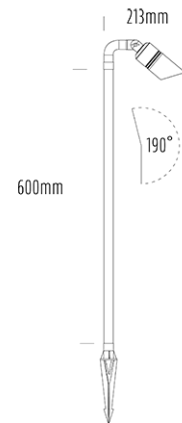

Adjustable Spike Pathlight

SPECIFICATIONS

Product Code	AQL-414
Family	Hydra
Construction Material	Solid Cast Brass
Cable	500mm Fig 8 cable
IP Rating	IP65
Warranty	3 Year Aqualux Warranty

CONFIGURED OPTIONS

Variant Code	AQL-414-B2M
Body Colour	Black
Control Gear	MR16
Dimming	Lamp Dependant

INTRODUCTION

Single Head Pathlight Elbow Adaptor
60cm Stem Spike Mount

1300 662 644
sales@aqualux.com.au