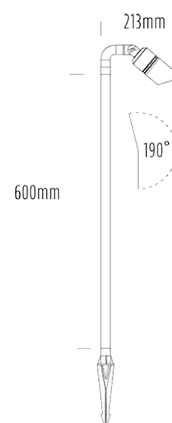

Adjustable Spike Pathlight

SPECIFICATIONS

Product Code	AQL-414
Family	Hydra
Construction Material	Solid Cast Brass
Cable	500mm Fig 8 cable
IP Rating	IP65
Warranty	3 Year Aqualux Warranty

CONFIGURED OPTIONS

Variant Code	AQL-414-B1M
Body Colour	Brushed Chrome
Control Gear	MR16
Dimming	Lamp Dependant

INTRODUCTION

Single Head Pathlight Elbow Adaptor
60cm Stem Spike Mount

1300 662 644
sales@aqualux.com.au