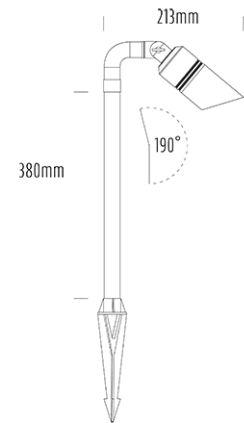

Adjustable Spike Pathlight

SPECIFICATIONS

Product Code	AQL-412
Family	Hydra
Construction Material	Solid Cast Brass
Cable	500mm Fig 8 cable
IP Rating	IP65
Warranty	3 Year Aqualux Warranty

CONFIGURED OPTIONS

Variant Code	AQL-412-B3M
Body Colour	Aged Brass
Control Gear	MR16
Dimming	Lamp Dependant

INTRODUCTION

Single Head Pathlight Elbow Adaptor
38cm Stem Spike Mount

1300 662 644
sales@aqualux.com.au