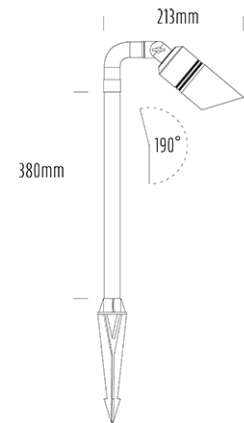

Adjustable Spike Pathlight

SPECIFICATIONS

Product Code	AQL-412
Family	Hydra
Construction Material	Solid Cast Brass
Cable	500mm Fig 8 cable
IP Rating	IP65
Warranty	3 Year Aqualux Warranty

CONFIGURED OPTIONS

Variant Code	AQL-412-B2M
Body Colour	Black
Control Gear	MR16
Dimming	Lamp Dependant

INTRODUCTION

Single Head Pathlight Elbow Adaptor
38cm Stem Spike Mount

1300 662 644
sales@aqualux.com.au