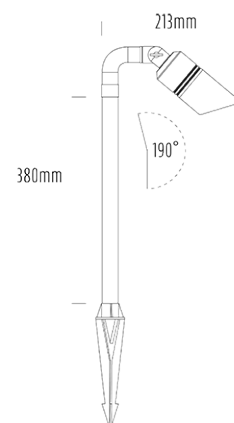

Adjustable Spike Pathlight

SPECIFICATIONS

Product Code	AQL-412
Family	Hydra
Construction Material	Solid Cast Brass
Cable	500mm Fig 8 cable
IP Rating	IP65
Warranty	3 Year Aqualux Warranty

CONFIGURED OPTIONS

Variant Code	AQL-412-B1M
Body Colour	Brushed Chrome
Control Gear	MR16
Dimming	Lamp Dependant

INTRODUCTION

Single Head Pathlight Elbow Adaptor
38cm Stem Spike Mount

1300 662 644
sales@aqualux.com.au