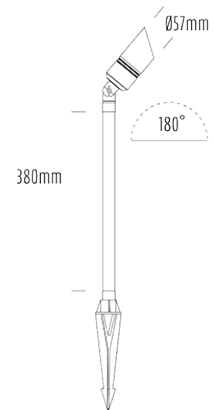

Adjustable Spike Uplight

SPECIFICATIONS

Product Code	AQL-411
Family	Hydra
Construction Material	Solid Cast Brass
Cable	500mm Fig 8 cable
IP Rating	IP65
Warranty	3 Year Aqualux Warranty

CONFIGURED OPTIONS

Variant Code	AQL-411-B1M
Body Colour	Brushed Chrome
Control Gear	MR16
Dimming	Lamp Dependant

INTRODUCTION

Single Head Pathlight 38cm Stem Spike Mount

1300 662 644
sales@aqualux.com.au