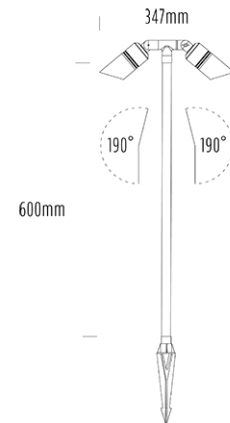

Twin Adjustable Spike Pathlight

SPECIFICATIONS

Product Code	AQL-410
Family	Hydra
Construction Material	Solid Cast Brass
Cable	500mm Fig 8 cable
IP Rating	IP65
Warranty	3 Year Aqualux Warranty

CONFIGURED OPTIONS

Variant Code	AQL-410-B3M
Body Colour	Aged Brass
Control Gear	MR16
Dimming	Lamp Dependant

INTRODUCTION

Twin Pathlight 60cm Stem Spike Mount

1300 662 644
sales@aqualux.com.au