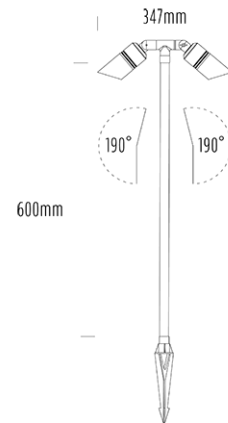

Twin Adjustable Spike Pathlight

SPECIFICATIONS

Product Code	AQL-410
Family	Hydra
Construction Material	Solid Cast Brass
Cable	500mm Fig 8 cable
IP Rating	IP65
Warranty	3 Year Aqualux Warranty

CONFIGURED OPTIONS

Variant Code	AQL-410-B2M
Body Colour	Black
Control Gear	MR16
Dimming	Lamp Dependant

INTRODUCTION

Twin Pathlight 60cm Stem Spike Mount

1300 662 644
sales@aqualux.com.au