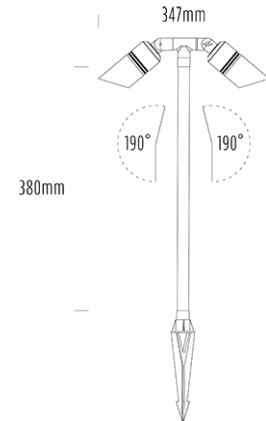

Twin Pathlight Spike

SPECIFICATIONS

Product Code	AQL-409
Family	Hydra
Construction Material	Solid Cast Brass
Cable	1m Figure 8 Twin Core
IP Rating	IP65
Warranty	3 Year Aqualux Warranty

CONFIGURED OPTIONS

Variant Code	AQL-409-B3M
Body Colour	Aged Brass
Control Gear	MR16
Dimming	Lamp Dependant

INTRODUCTION

Twin Head Spot light 38cm Stem Spike Mount

1300 662 644
sales@aqualux.com.au