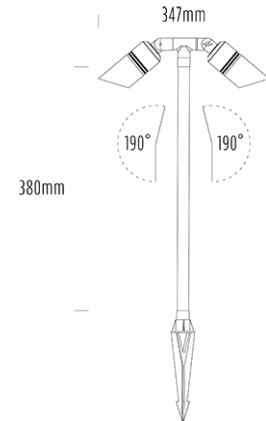

Twin Pathlight Spike

SPECIFICATIONS

Product Code	AQL-409
Family	Hydra
Construction Material	Solid Cast Brass
Cable	1m Figure 8 Twin Core
IP Rating	IP65
Warranty	3 Year Aqualux Warranty

CONFIGURED OPTIONS

Variant Code	AQL-409-B2M
Body Colour	Black
Control Gear	MR16
Dimming	Lamp Dependant

INTRODUCTION

Twin Head Spot light 38cm Stem Spike Mount

1300 662 644
sales@aqualux.com.au