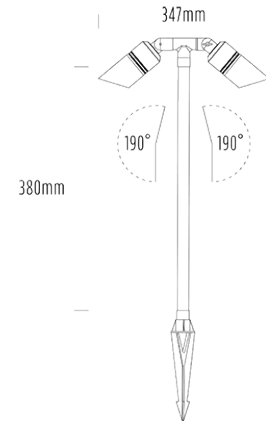

Twin Pathlight Spike

SPECIFICATIONS

Product Code	AQL-409
Family	Hydra
Construction Material	Solid Cast Brass
Cable	1m Figure 8 Twin Core
IP Rating	IP65
Warranty	3 Year Aqualux Warranty

CONFIGURED OPTIONS

Variant Code	AQL-409-B1M
Body Colour	Brushed Chrome
Control Gear	MR16
Dimming	Lamp Dependant

INTRODUCTION

Twin Head Spot light 38cm Stem Spike Mount

1300 662 644
sales@aqualux.com.au