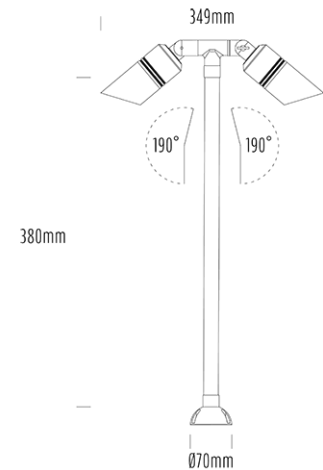

Twin Adjustable Path Light

SPECIFICATIONS

Product Code	AQL-407
Family	Hydra
Construction Material	Solid Cast Brass
Cable	1m Figure 8 Twin Core
IP Rating	IP65
Warranty	3 Year Aqualux Warranty

CONFIGURED OPTIONS

Variant Code	AQL-407-B3M
Body Colour	Aged Brass
Control Gear	MR16
Dimming	Lamp Dependant

INTRODUCTION

Twin Head Pathlight 38cm Stem Surface Mount

1300 662 644
sales@aqualux.com.au