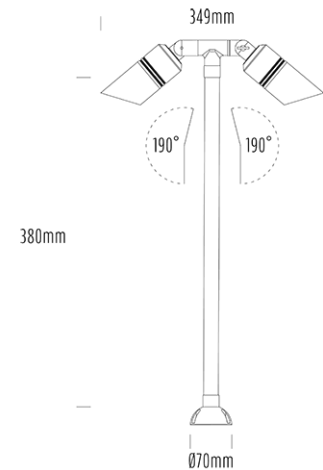

# Twin Adjustable Path Light

## SPECIFICATIONS

Product Code	AQL-407
Family	Hydra
Construction Material	Solid Cast Brass
Cable	1m Figure 8 Twin Core
IP Rating	IP65
Warranty	3 Year Aqualux Warranty

## INTRODUCTION

Twin Head Pathlight 38cm Stem Surface Mount

**1300 662 644**  
**sales@aqualux.com.au**