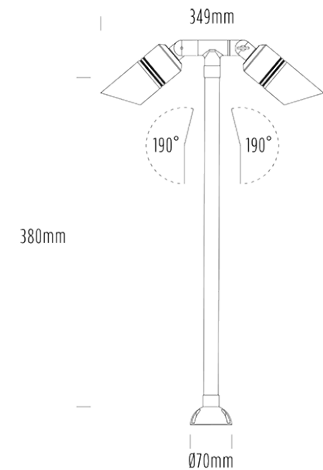

Twin Adjustable Path Light

SPECIFICATIONS

Product Code	AQL-407
Family	Hydra
Construction Material	Solid Cast Brass
Cable	1m Figure 8 Twin Core
IP Rating	IP65
Warranty	3 Year Aqualux Warranty

CONFIGURED OPTIONS

Variant Code	AQL-407-B1M
Body Colour	Brushed Chrome
Control Gear	MR16
Dimming	Lamp Dependant

INTRODUCTION

Twin Head Pathlight 38cm Stem Surface Mount

1300 662 644
sales@aqualux.com.au