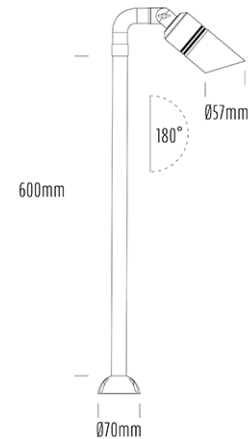

## SPECIFICATIONS

Product Code	AQL-406
Family	Hydra
Construction Material	Solid Cast Brass
Cable	500mm Fig 8 cable
IP Rating	IP65
Warranty	3 Year Aqualux Warranty