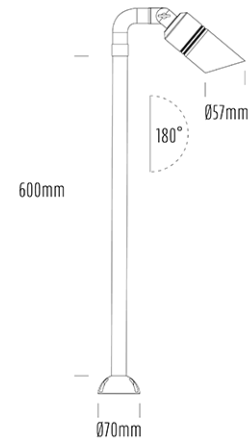

Surface Mount Pathlight

SPECIFICATIONS

Product Code	AQL-406
Family	Hydra
Construction Material	Solid Cast Brass
Cable	500mm Fig 8 cable
IP Rating	IP65
Warranty	3 Year Aqualux Warranty

CONFIGURED OPTIONS

Variant Code	AQL-406-B2M
Body Colour	Black
Control Gear	MR16
Dimming	Lamp Dependant