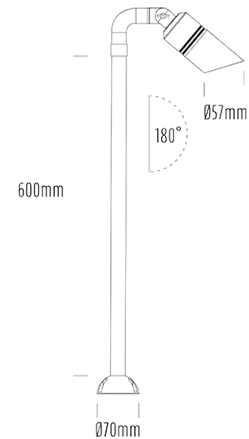

AQL-406

Surface Mount Pathlight

SPECIFICATIONS

Product Code	AQL-406
Family	Hydra
Construction Material	Solid Cast Brass
Cable	500mm Fig 8 cable
IP Rating	IP65
Warranty	3 Year Aqualux Warranty

CONFIGURED OPTIONS

Variant Code	AQL-406-B1M
Body Colour	Brushed Chrome
Control Gear	MR16
Dimming	Lamp Dependant

INTRODUCTION

Solid aged-brass construction.

1300 662 644
sales@aqualux.com.au