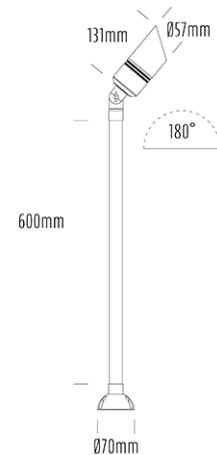

Adjustable Surface Uplight

SPECIFICATIONS

Product Code	AQL-405
Family	Hydra
Construction Material	Solid Cast Brass
Cable	500mm Fig 8 cable
IP Rating	IP65
Warranty	3 Year Aqualux Warranty

CONFIGURED OPTIONS

Variant Code	AQL-405-B3M
Body Colour	Aged Brass
Control Gear	MR16
Dimming	Lamp Dependant

INTRODUCTION

Single Head Pathlight 60cm Stem
Surface Mount

1300 662 644
sales@aqualux.com.au