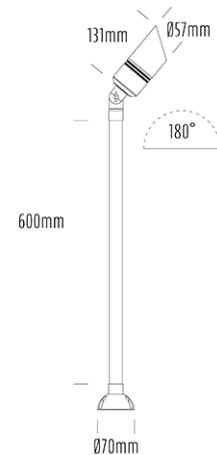

## SPECIFICATIONS

Product Code	AQL-405
Family	Hydra
Construction Material	Solid Cast Brass
Cable	500mm Fig 8 cable
IP Rating	IP65
Warranty	3 Year Aqualux Warranty

## CONFIGURED OPTIONS

Variant Code	AQL-405-B2M
Body Colour	Black
Control Gear	MR16
Dimming	Lamp Dependant