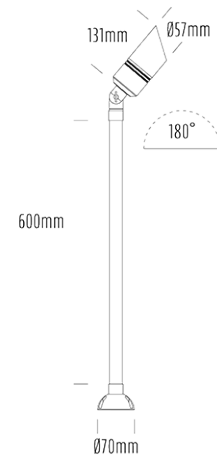

Adjustable Surface Uplight

SPECIFICATIONS

Product Code	AQL-405
Family	Hydra
Construction Material	Solid Cast Brass
Cable	500mm Fig 8 cable
IP Rating	IP65
Warranty	3 Year Aqualux Warranty

CONFIGURED OPTIONS

Variant Code	AQL-405-B1M
Body Colour	Brushed Chrome
Control Gear	MR16
Dimming	Lamp Dependant

INTRODUCTION

Single Head Pathlight 60cm Stem
Surface Mount

1300 662 644
sales@aqualux.com.au