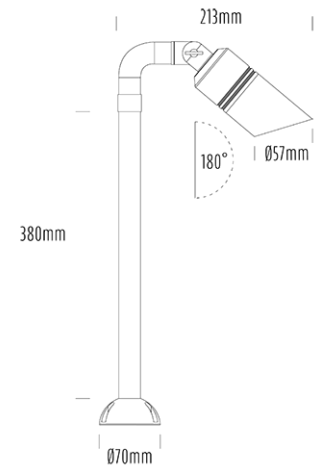

Adjustable Pathlight

SPECIFICATIONS

Product Code	AQL-404
Family	Hydra
Construction Material	Solid Cast Brass
Cable	500mm Fig 8 cable
IP Rating	IP65
Warranty	3 Year Aqualux Warranty

CONFIGURED OPTIONS

Variant Code	AQL-404-B3M
Body Colour	Aged Brass
Control Gear	MR16
Dimming	Lamp Dependant

INTRODUCTION

Single Head Pathlight Elbow Adaptor
38cm Stem Surface Mount

1300 662 644
sales@aqualux.com.au