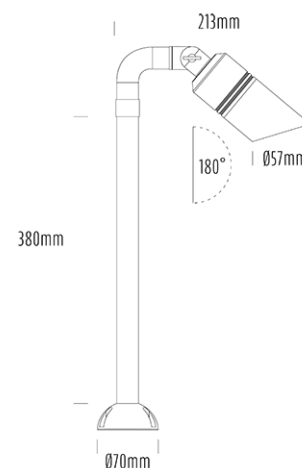

Adjustable Pathlight

SPECIFICATIONS

| | |
|-----------------------|-------------------------|
| Product Code | AQL-404 |
| Family | Hydra |
| Construction Material | Solid Cast Brass |
| Cable | 500mm Fig 8 cable |
| IP Rating | IP65 |
| Warranty | 3 Year Aqualux Warranty |

CONFIGURED OPTIONS

| | |
|--------------|----------------|
| Variant Code | AQL-404-B2M |
| Body Colour | Black |
| Control Gear | MR16 |
| Dimming | Lamp Dependant |

INTRODUCTION

Single Head Pathlight Elbow Adaptor
38cm Stem Surface Mount