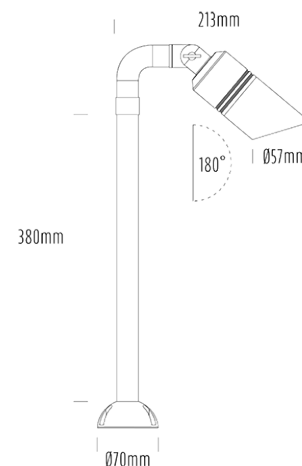

Adjustable Pathlight

SPECIFICATIONS

Product Code	AQL-404
Family	Hydra
Construction Material	Solid Cast Brass
Cable	500mm Fig 8 cable
IP Rating	IP65
Warranty	3 Year Aqualux Warranty

CONFIGURED OPTIONS

Variant Code	AQL-404-B1M
Body Colour	Brushed Chrome
Control Gear	MR16
Dimming	Lamp Dependant

INTRODUCTION

Single Head Pathlight Elbow Adaptor
38cm Stem Surface Mount

1300 662 644
sales@aqualux.com.au