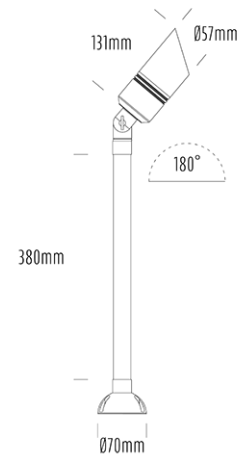

Adjustable Surface Uplight

SPECIFICATIONS

Product Code	AQL-403
Family	Hydra
Construction Material	Solid Cast Brass
Cable	500mm Fig 8 cable
IP Rating	IP65
Warranty	3 Year Aqualux Warranty

CONFIGURED OPTIONS

Variant Code	AQL-403-B3M
Body Colour	Aged Brass
Control Gear	MR16
Dimming	Lamp Dependant

INTRODUCTION

Single Head Pathlight 38cm Stem
Surface Mount

1300 662 644
sales@aqualux.com.au