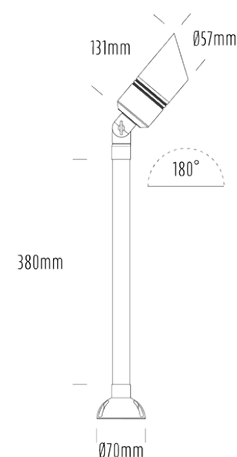

Adjustable Surface Uplight

SPECIFICATIONS

Product Code	AQL-403
Family	Hydra
Construction Material	Solid Cast Brass
Cable	500mm Fig 8 cable
IP Rating	IP65
Warranty	3 Year Aqualux Warranty

CONFIGURED OPTIONS

Variant Code	AQL-403-B1M
Body Colour	Brushed Chrome
Control Gear	MR16
Dimming	Lamp Dependant

INTRODUCTION

Single Head Pathlight 38cm Stem
Surface Mount

1300 662 644
sales@aqualux.com.au