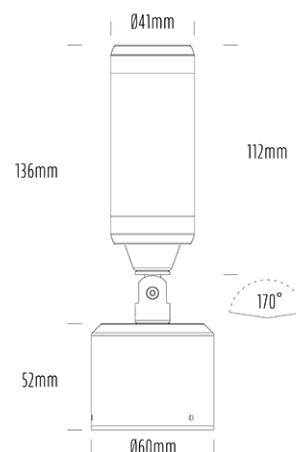

# Surface Mount Spot

## SPECIFICATIONS

Product Code	AQL-220
Family	Lumena
Construction Material	CNC Machined & Anodised Aluminium 6061
Cable	900mm Aqualux 2-Core Silicone / PTFE Cable
IP Rating	IP67
Warranty	5 Year Aqualux Warranty

## CONFIGURED OPTIONS

Variant Code	AQL-220-A4X007AM10Q
Body Colour	Dulux Venerable Silver 9067621K
Control Gear	12~24V AC / 24V DC
Rated Power	7W
Nominal Lumens	320 lm
CCT / Colour	Amber 585nm
Optical	10
CRI	00
Other	AqualuxPLUS QuickConnect
Dimming	Optional 10V PWM (DC)