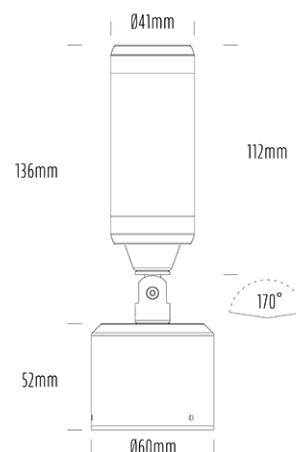

# Surface Mount Spot

## SPECIFICATIONS

Product Code	AQL-220
Family	Lumena
Construction Material	CNC Machined & Anodised Aluminium 6061
Cable	900mm Aqualux 2-Core Silicone / PTFE Cable
IP Rating	IP67
Warranty	5 Year Aqualux Warranty

## CONFIGURED OPTIONS

Variant Code	AQL-220-A4X0072740Q
Body Colour	Dulux Venerable Silver 9067621K
Control Gear	12~24V AC / 24V DC
Rated Power	7W
Nominal Lumens	550 lm
CCT / Colour	2700K / 550mA
Optical	40
CRI	90
Other	AqualuxPLUS QuickConnect
Dimming	Optional 10V PWM (DC)