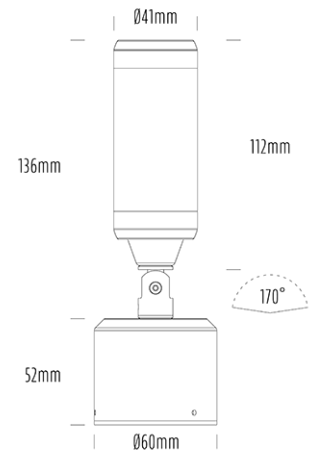

# Surface Mount Spot

## SPECIFICATIONS

Product Code	AQL-220
Family	Lumena
Construction Material	CNC Machined & Anodised Aluminium 6061
Cable	900mm Aqualux 2-Core Silicone / PTFE Cable
IP Rating	IP67
Warranty	5 Year Aqualux Warranty

## CONFIGURED OPTIONS

Variant Code	AQL-220-A4X0042725Q
Body Colour	Dulux Venerable Silver 9067621K
Control Gear	12~24V AC / 24V DC
Rated Power	4W
Nominal Lumens	300 lm
CCT / Colour	2700K / 300mA
Optical	25
CRI	90
Other	AqualuxPLUS QuickConnect
Dimming	Optional 10V PWM (DC)