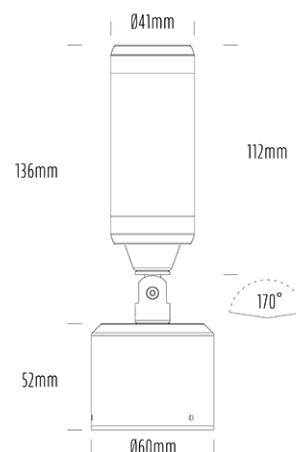

Surface Mount Spot

SPECIFICATIONS

Product Code	AQL-220
Family	Lumena
Construction Material	CNC Machined & Anodised Aluminium 6061
Cable	900mm Aqualux 2-Core Silicone / PTFE Cable
IP Rating	IP67
Warranty	5 Year Aqualux Warranty

CONFIGURED OPTIONS

Variant Code	AQL-220-A3X007GN25Q
Body Colour	Dulux Medium Bronze 9068183K
Control Gear	12~24V AC / 24V DC
Rated Power	7W
Nominal Lumens	420 lm
CCT / Colour	Green 530nm
Optical	25
CRI	00
Other	AqualuxPLUS QuickConnect
Dimming	Optional 10V PWM (DC)