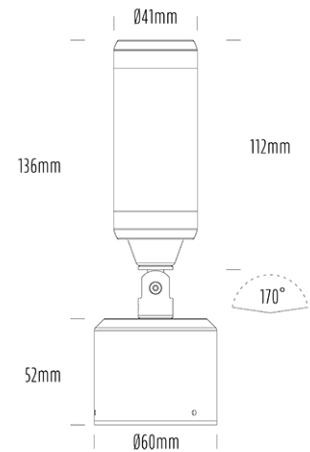

# Surface Mount Spot

## SPECIFICATIONS

Product Code	AQL-220
Family	Lumena
Construction Material	CNC Machined & Anodised Aluminium 6061
Cable	900mm Aqualux 2-Core Silicone / PTFE Cable
IP Rating	IP67
Warranty	5 Year Aqualux Warranty

## CONFIGURED OPTIONS

Variant Code	AQL-220-A3X0072710Q
Body Colour	Dulux Medium Bronze 9068183K
Control Gear	12~24V AC / 24V DC
Rated Power	7W
Nominal Lumens	550 lm
CCT / Colour	2700K / 550mA
Optical	10
CRI	90
Other	AqualuxPLUS QuickConnect
Dimming	Optional 10V PWM (DC)