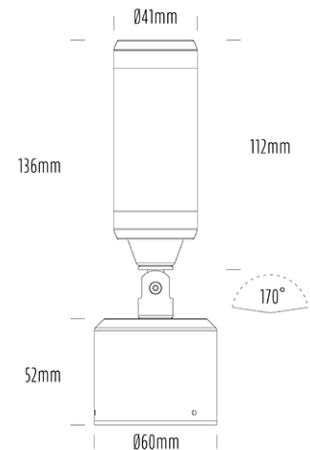

# Surface Mount Spot

## SPECIFICATIONS

Product Code	AQL-220
Family	Lumena
Construction Material	CNC Machined & Anodised Aluminium 6061
Cable	900mm Aqualux 2-Core Silicone / PTFE Cable
IP Rating	IP67
Warranty	5 Year Aqualux Warranty

## INTRODUCTION

Surface mount adjustable spot.

## CONFIGURED OPTIONS

Variant Code	AQL-220-A3X0045740Q
Body Colour	Dulux Medium Bronze 9068183K
Control Gear	12~24V AC / 24V DC
Rated Power	4W
Nominal Lumens	320 lm
CCT / Colour	5700K / 300mA
Optical	40
CRI	80
Other	AqualuxPLUS QuickConnect
Dimming	Optional 10V PWM (DC)