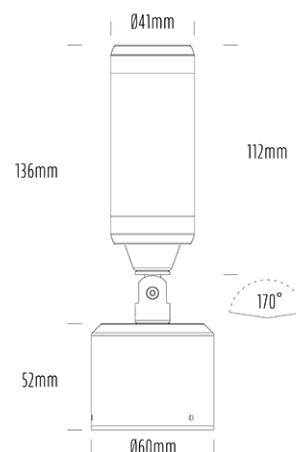

# Surface Mount Spot

## SPECIFICATIONS

Product Code	AQL-220
Family	Lumena
Construction Material	CNC Machined & Anodised Aluminium 6061
Cable	900mm Aqualux 2-Core Silicone / PTFE Cable
IP Rating	IP67
Warranty	5 Year Aqualux Warranty

## CONFIGURED OPTIONS

Variant Code	AQL-220-A2X0073010Q
Body Colour	Dulux Black Ace 9069116F
Control Gear	12~24V AC / 24V DC
Rated Power	7W
Nominal Lumens	550 lm
CCT / Colour	3000K / 550mA
Optical	10
CRI	90
Other	AqualuxPLUS QuickConnect
Dimming	Optional 10V PWM (DC)