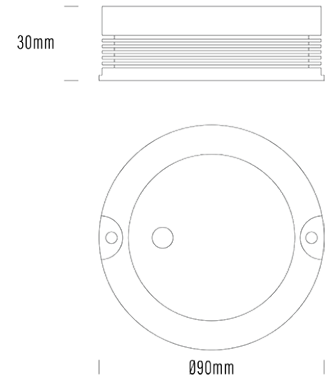

Pucklight

SPECIFICATIONS

Product Code	AQL-176
Family	Lumena
Construction Material	CNC Machined Aluminium
Cable	900mm Aqualux 2-Core Silicone / PTFE Cable
IP Rating	IP67
Warranty	3 Year Aqualux Warranty

CONFIGURED OPTIONS

Variant Code	AQL-176-A2B01230DFQ
Body Colour	Dulux Black Ace 9069116F
Control Gear	24V DC
Rated Power	12W
Nominal Lumens	900 lm
CCT / Colour	3000K / 200mA
Optical	DF
CRI	90
Other	AqualuxPLUS QuickConnect
Dimming	PWM 10V Dimming