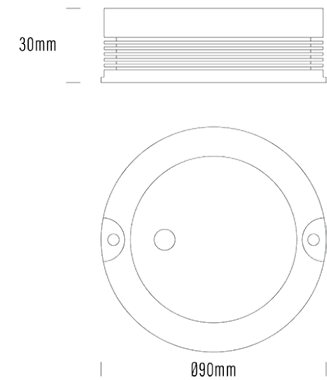

Pucklight

SPECIFICATIONS

Product Code	AQL-176
Family	Lumena
Construction Material	CNC Machined Aluminium
Cable	900mm Aqualux 2-Core Silicone / PTFE Cable
IP Rating	IP67
Warranty	3 Year Aqualux Warranty

CONFIGURED OPTIONS

Variant Code	AQL-176-A1B01230DFQ
Body Colour	Satin Chrome Anodize
Control Gear	24V DC
Rated Power	12W
Nominal Lumens	900 lm
CCT / Colour	3000K / 200mA
Optical	DF
CRI	90
Other	AqualuxPLUS QuickConnect
Dimming	PWM 10V Dimming