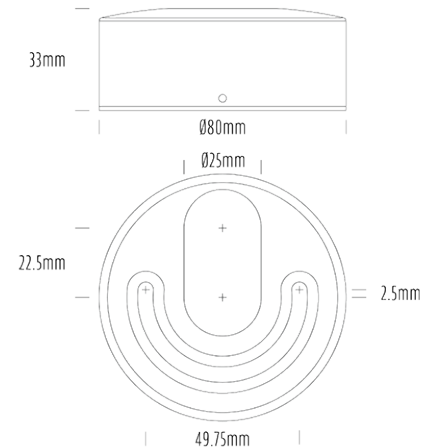

Pucklight

SPECIFICATIONS

Product Code	AQL-175
Family	Lumena
Construction Material	CNC Machined & Anodised Aluminium 6061
Cable	1M Aqualux PLUS QuickConnect
IP Rating	IP67
Warranty	5 Year Aqualux Warranty

CONFIGURED OPTIONS

Variant Code	AQL-175-A4X0045740S
Body Colour	Dulux Venerable Silver 9067621K
Control Gear	12~24V AC / 24V DC
Rated Power	4W
Nominal Lumens	320 lm
CCT / Colour	5700K / 300mA
Optical	40
CRI	80
Other	1m Aqualux Cable
Dimming	Optional 10V PWM (DC)