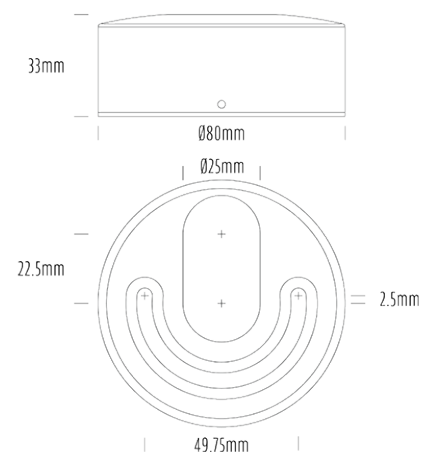

Pucklight

SPECIFICATIONS

Product Code	AQL-175
Family	Lumena
Construction Material	CNC Machined & Anodised Aluminium 6061
Cable	1M Aqualux PLUS QuickConnect
IP Rating	IP67
Warranty	5 Year Aqualux Warranty

CONFIGURED OPTIONS

Variant Code	AQL-175-A4X0043040S
Body Colour	Dulux Venerable Silver 9067621K
Control Gear	12~24V AC / 24V DC
Rated Power	4W
Nominal Lumens	300 lm
CCT / Colour	3000K / 300mA
Optical	40
CRI	90
Other	1m Aqualux Cable
Dimming	Optional 10V PWM (DC)