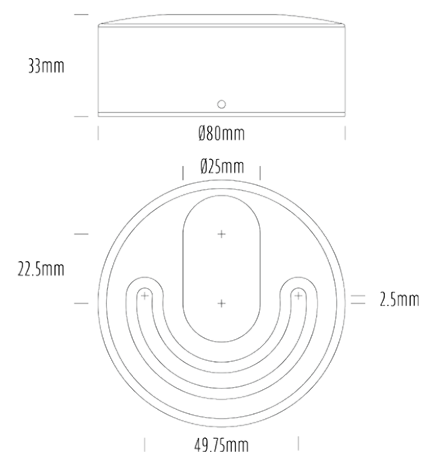

Pucklight

SPECIFICATIONS

Product Code	AQL-175
Family	Lumena
Construction Material	CNC Machined & Anodised Aluminium 6061
Cable	1M Aqualux PLUS QuickConnect
IP Rating	IP67
Warranty	5 Year Aqualux Warranty

CONFIGURED OPTIONS

Variant Code	AQL-175-A4X0043025S
Body Colour	Dulux Venerable Silver 9067621K
Control Gear	12~24V AC / 24V DC
Rated Power	4W
Nominal Lumens	300 lm
CCT / Colour	3000K / 300mA
Optical	25
CRI	90
Other	1m Aqualux Cable
Dimming	Optional 10V PWM (DC)