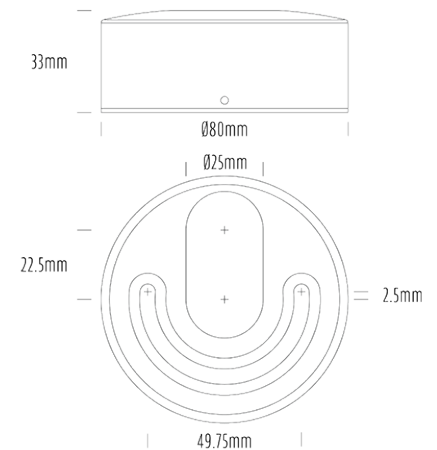

Pucklight

SPECIFICATIONS

Product Code	AQL-175
Family	Lumena
Construction Material	CNC Machined & Anodised Aluminium 6061
Cable	1M Aqualux PLUS QuickConnect
IP Rating	IP67
Warranty	5 Year Aqualux Warranty

CONFIGURED OPTIONS

Variant Code	AQL-175-A4X0043010S
Body Colour	Dulux Venerable Silver 9067621K
Control Gear	12~24V AC / 24V DC
Rated Power	4W
Nominal Lumens	300 lm
CCT / Colour	3000K / 300mA
Optical	10
CRI	90
Other	1m Aqualux Cable
Dimming	Optional 10V PWM (DC)