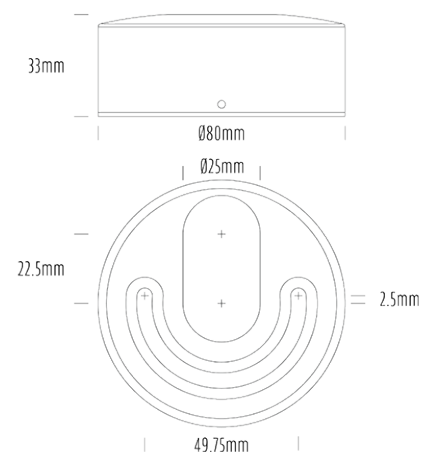

Pucklight

SPECIFICATIONS

Product Code	AQL-175
Family	Lumena
Construction Material	CNC Machined & Anodised Aluminium 6061
Cable	1M Aqualux PLUS QuickConnect
IP Rating	IP67
Warranty	5 Year Aqualux Warranty

CONFIGURED OPTIONS

Variant Code	AQL-175-A3X0043040S
Body Colour	Dulux Medium Bronze 9068183K
Control Gear	12~24V AC / 24V DC
Rated Power	4W
Nominal Lumens	300 lm
CCT / Colour	3000K / 300mA
Optical	40
CRI	90
Other	1m Aqualux Cable
Dimming	Optional 10V PWM (DC)