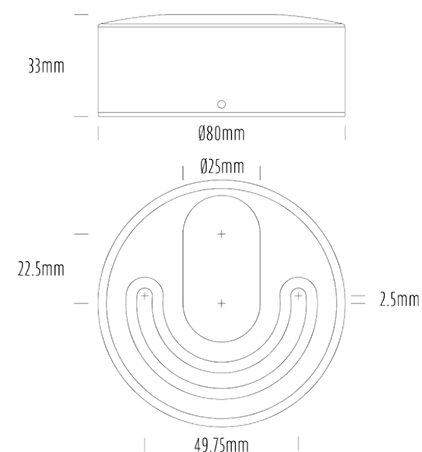

## SPECIFICATIONS

Product Code	AQL-175
Family	Lumena
Construction Material	CNC Machined & Anodised Aluminium 6061
Cable	1M Aqualux PLUS QuickConnect
IP Rating	IP67
Warranty	5 Year Aqualux Warranty

## CONFIGURED OPTIONS

Variant Code	AQL-175-A3X0043025S
Body Colour	Dulux Medium Bronze 9068183K
Control Gear	12~24V AC / 24V DC
Rated Power	4W
Nominal Lumens	300 lm
CCT / Colour	3000K / 300mA
Optical	25
CRI	90
Other	1m Aqualux Cable
Dimming	Optional 10V PWM (DC)