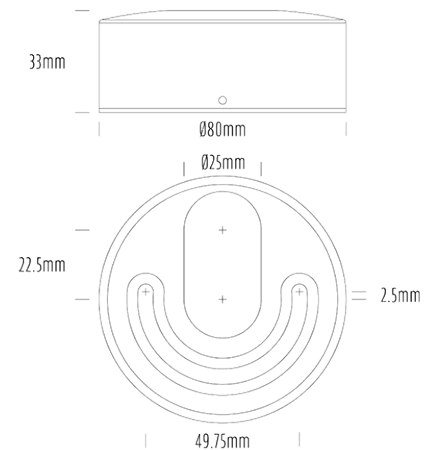

## SPECIFICATIONS

Product Code	AQL-175
Family	Lumena
Construction Material	CNC Machined & Anodised Aluminium 6061
Cable	1M Aqualux PLUS QuickConnect
IP Rating	IP67
Warranty	5 Year Aqualux Warranty

## CONFIGURED OPTIONS

Variant Code	AQL-175-A3X0043010S
Body Colour	Dulux Medium Bronze 9068183K
Control Gear	12~24V AC / 24V DC
Rated Power	4W
Nominal Lumens	300 lm
CCT / Colour	3000K / 300mA
Optical	10
CRI	90
Other	1m Aqualux Cable
Dimming	Optional 10V PWM (DC)