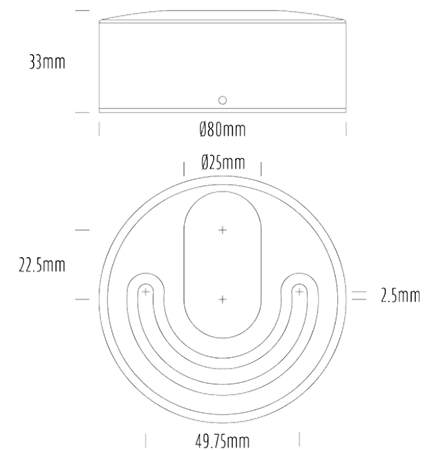

Pucklight

SPECIFICATIONS

Product Code	AQL-175
Family	Lumena
Construction Material	CNC Machined & Anodised Aluminium 6061
Cable	1M Aqualux PLUS QuickConnect
IP Rating	IP67
Warranty	5 Year Aqualux Warranty

CONFIGURED OPTIONS

Variant Code	AQL-175-A2X0043040S
Body Colour	Dulux Black Ace 9069116F
Control Gear	12~24V AC / 24V DC
Rated Power	4W
Nominal Lumens	300 lm
CCT / Colour	3000K / 300mA
Optical	40
CRI	90
Other	1m Aqualux Cable
Dimming	Optional 10V PWM (DC)