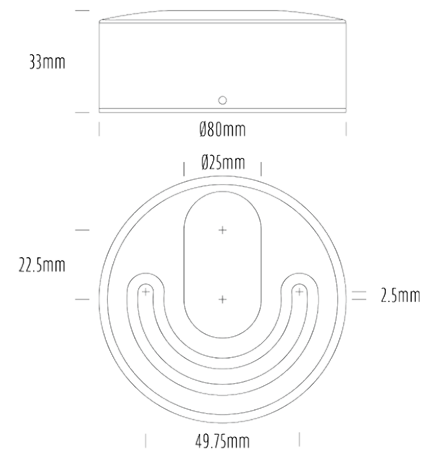

## SPECIFICATIONS

Product Code	AQL-175
Family	Lumena
Construction Material	CNC Machined & Anodised Aluminium 6061
Cable	1M Aqualux PLUS QuickConnect
IP Rating	IP67
Warranty	5 Year Aqualux Warranty

## CONFIGURED OPTIONS

Variant Code	AQL-175-A2X0043025S
Body Colour	Dulux Black Ace 9069116F
Control Gear	12~24V AC / 24V DC
Rated Power	4W
Nominal Lumens	300 lm
CCT / Colour	3000K / 300mA
Optical	25
CRI	90
Other	1m Aqualux Cable
Dimming	Optional 10V PWM (DC)