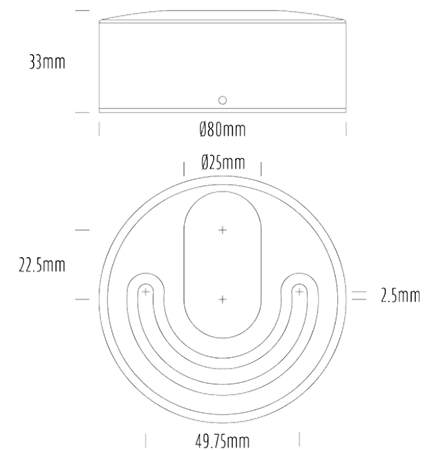

Pucklight

SPECIFICATIONS

Product Code	AQL-175
Family	Lumena
Construction Material	CNC Machined & Anodised Aluminium 6061
Cable	1M Aqualux PLUS QuickConnect
IP Rating	IP67
Warranty	5 Year Aqualux Warranty

CONFIGURED OPTIONS

Variant Code	AQL-175-A2X0043010S
Body Colour	Dulux Black Ace 9069116F
Control Gear	12~24V AC / 24V DC
Rated Power	4W
Nominal Lumens	300 lm
CCT / Colour	3000K / 300mA
Optical	10
CRI	90
Other	1m Aqualux Cable
Dimming	Optional 10V PWM (DC)