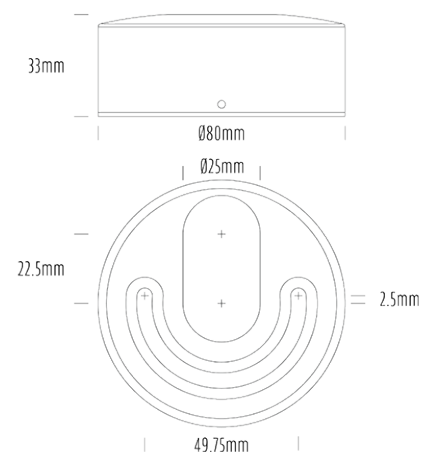

Pucklight

SPECIFICATIONS

Product Code	AQL-175
Family	Lumena
Construction Material	CNC Machined & Anodised Aluminium 6061
Cable	1M Aqualux PLUS QuickConnect
IP Rating	IP67
Warranty	5 Year Aqualux Warranty

CONFIGURED OPTIONS

Variant Code	AQL-175-A1X0073010S
Body Colour	Satin Chrome Anodize
Control Gear	12~24V AC / 24V DC
Rated Power	7W
Nominal Lumens	550 lm
CCT / Colour	3000K / 550mA
Optical	10
CRI	90
Other	1m Aqualux Cable
Dimming	Optional 10V PWM (DC)