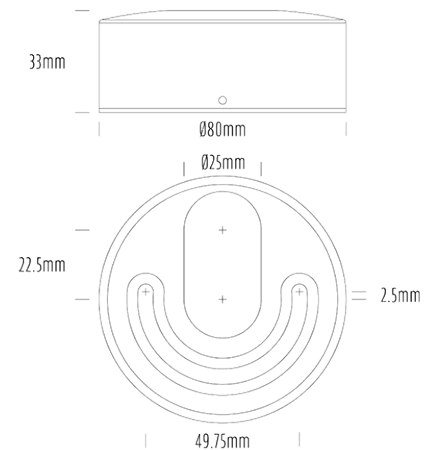

Pucklight

SPECIFICATIONS

Product Code	AQL-175
Family	Lumena
Construction Material	CNC Machined & Anodised Aluminium 6061
Cable	1M Aqualux PLUS QuickConnect
IP Rating	IP67
Warranty	5 Year Aqualux Warranty

CONFIGURED OPTIONS

Variant Code	AQL-175-A1X0043040S
Body Colour	Satin Chrome Anodize
Control Gear	12~24V AC / 24V DC
Rated Power	4W
Nominal Lumens	300 lm
CCT / Colour	3000K / 300mA
Optical	40
CRI	90
Other	1m Aqualux Cable
Dimming	Optional 10V PWM (DC)