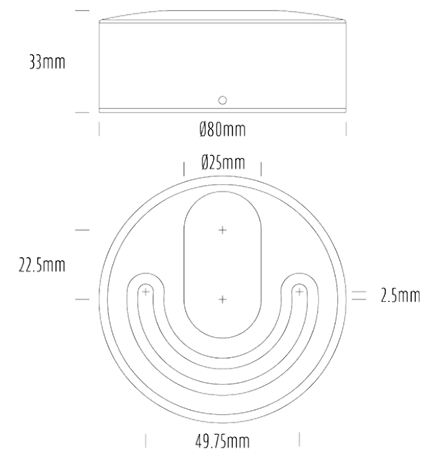

Pucklight

SPECIFICATIONS

Product Code	AQL-175
Family	Lumena
Construction Material	CNC Machined & Anodised Aluminium 6061
Cable	1M Aqualux PLUS QuickConnect
IP Rating	IP67
Warranty	5 Year Aqualux Warranty

CONFIGURED OPTIONS

Variant Code	AQL-175-A1X0043010S
Body Colour	Satin Chrome Anodize
Control Gear	12~24V AC / 24V DC
Rated Power	4W
Nominal Lumens	300 lm
CCT / Colour	3000K / 300mA
Optical	10
CRI	90
Other	1m Aqualux Cable
Dimming	Optional 10V PWM (DC)