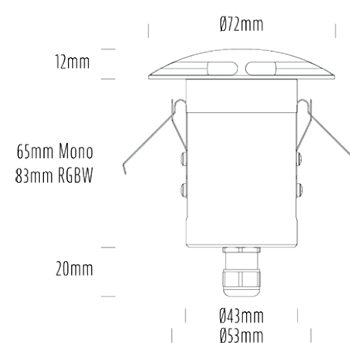

## 4-Way Runway Light

### SPECIFICATIONS

Product Code	AQL-166
Family	Lumena
Construction Material	CNC Machined & Anodised Aluminium 6061
Cable	900mm Aqualux 2-Core Silicone / PTFE Cable
IP Rating	IP67
Warranty	5 Year Aqualux Warranty
Additional	RGBW option to be driven at 50% max total. Not rated for high-pressure cleaning.